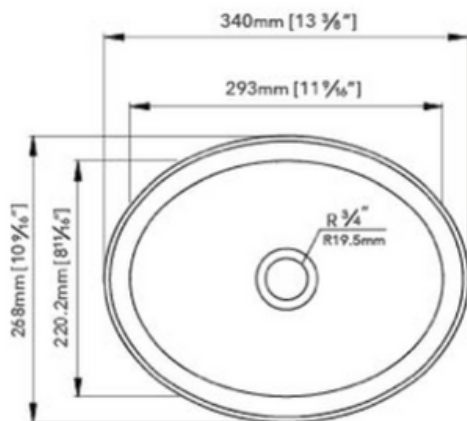

# STAINLESS STEEL SINK

SPECIAL ORDER

MODEL: SS-116-10-1310A1

DEPTH	GAUGE
5"	22

- Top-mount Single Bowl Sink
- Dimensions: 13-3/8"x10-9/16"
- Material: SS304
- Finish: Brushed

Undercoated and Sound Pads

3-1/2" Drain Opening